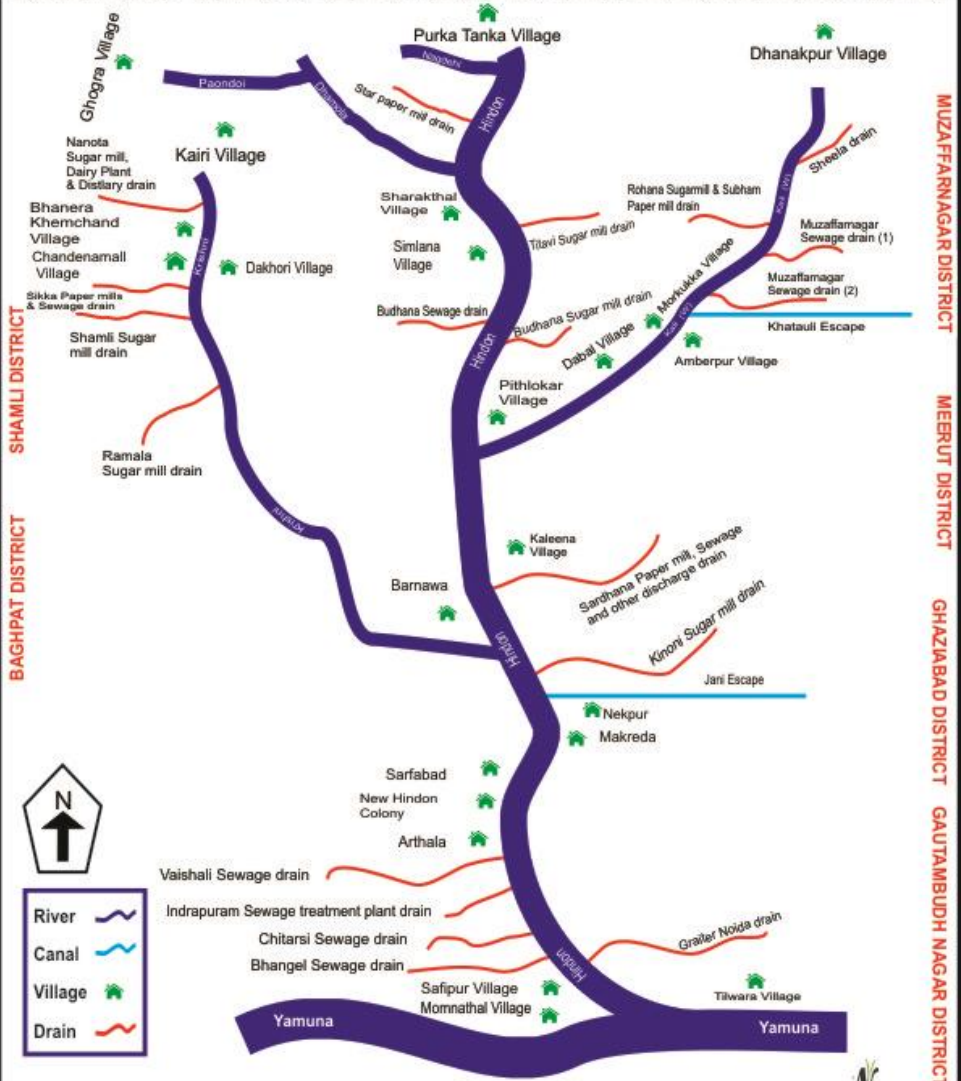

Hindon River

Meeting Hall
Commissioner Office, Meerut

30 July, 2022

Raman Kant
Founder
NEER Foundation

Hindon & Its Tributaries

S.no	River Name	Origination	Meet point	Length
1	Hindon River	Shivalik mountain range (Village Kaluwala Rai, Dist Saharanpur, U.P.)	Village Tilwada/Momthal, Dist Gautambudhnagar, U.P.	355
2	Krishni River	Darari village, Saharanpur district, U.P.	Village Barnawa, Baghpat dist, U.P.	153
3	Kali River west	Gangali village, dist Saharanpur, U.P.	Village Atali/Pithlokar, dist Muzafarnagar/Meerut, U.P.	145
4	Sheela River	Village Bhagwanpur, Dist Haridwar, U.K.	Village Matauli, Dist. Saharanpur, U.P.	61
5	Dhamola River	Sansarpur village, Saharanpur dist, U.P.	Village Sharakthal/Sadoli Hariya, dist. Saharanpur, U.P.	52
6	Pavdhoi River	Village Shanklapuri, dist Saharanpur, U.P.	Saharanpur city, U.P.	7
7	Naagdev Rau	Village Khothri, Shivalik mountain range, Saharanpur dist, U.P.	Village Ghorki, Saharanpur dist, U.P.	45
8	Chacha Rau	Village Kaluwala, Saharanpur dist, U.P.	Village Kamaalpur, Saharanpur dist, U.P.	18

HINDON RIVER MAP

SAHARANPUR DISTRICT

NOTE : MAP NOT TO SCALE

Created By : NEER FOUNDATION, MEERUT

Pur ka Tanda Village

Kamalpur Village

Gangali Village

Dhamola River

Sansarpur Village, Saharanpur

Sarakthal Village, Saharanpur

Krishni River

**Darari Village,
Saharanpur**

**Barnawa Village,
Baghpat**

Paondhoi River

Shaklapuri Mahadev Village

Saharanpur City

Andha Kundi River

Hindon River Issues

- Pollution,
- Encroachment
- Water Shortage

Parangpur Village, Saharanpur

Kali West River

Krishni River

Encroachment

Water Shortage