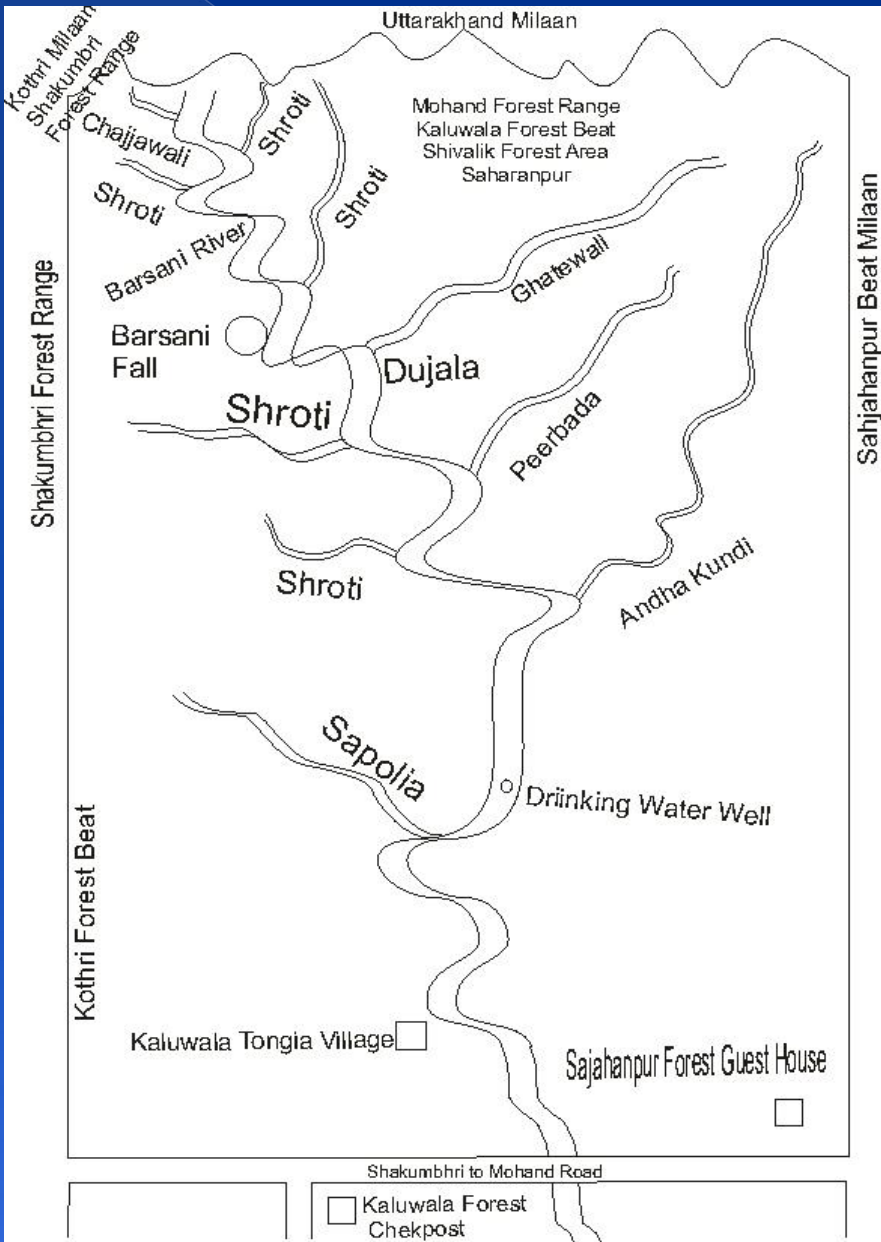

Hindon River

Meeting Hall
Commissioner Office, Meerut

30 July, 2022

Raman Kant
Founder
NEER Foundation

Hindon & Its Tributaries

S.no	River Name	Origination	Meet point	Length
1	Hindon River	Shivalik mountain range (Village Kaluwala Rai, Dist Saharanpur, U.P.)	Village Tilwada/Momthal, Dist Gautambudhnagar, U.P.	355
2	Krishni River	Darari village, Saharanpur district, U.P.	Village Barnawa, Baghpat dist, U.P.	153
3	Kali River west	Gangali village, dist Saharanpur, U.P.	Village Atali/Pithlokar, dist Muzafarnagar/Meerut, U.P.	145
4	Sheela River	Village Bhagwanpur, Dist Haridwar, U.K.	Village Matauli, Dist. Saharanpur, U.P.	61
5	Dhamola River	Sansarpur village, Saharanpur dist, U.P.	Village Sharakthal/Sadoli Hariya, dist. Saharanpur, U.P.	52
6	Pavdhoi River	Village Shanklapuri, dist Saharanpur, U.P.	Saharanpur city, U.P.	7
7	Naagdev Rau	Village Khothri, Shivalik mountain range, Saharanpur dist, U.P.	Village Ghorki, Saharanpur dist, U.P.	45
8	Chacha Rau	Village Kaluwala, Saharanpur dist, U.P.	Village Kamaalpur, Saharanpur dist, U.P.	18

HINDON RIVER MAP

SAHARANPUR DISTRICT

NOTE : MAP NOT TO SCALE

Created By : NEER FOUNDATION, MEERUT

Pur ka Tanda Village

Kamalpur Village

Gangali Village

Dhamola River

Sansarpur Village, Saharanpur

Sarakthal Village, Saharanpur

Krishni River

**Darari Village,
Saharanpur**

**Barnawa Village,
Baghpat**

Paondhoi River

Shaklapuri Mahadev Village

Saharanpur City

Andha Kundi River

Hindon River Issues

- Pollution,
- Encroachment
- Water Shortage

Parangpur Village, Saharanpur

Kali West River

Krishni River

Encroachment

Water Shortage