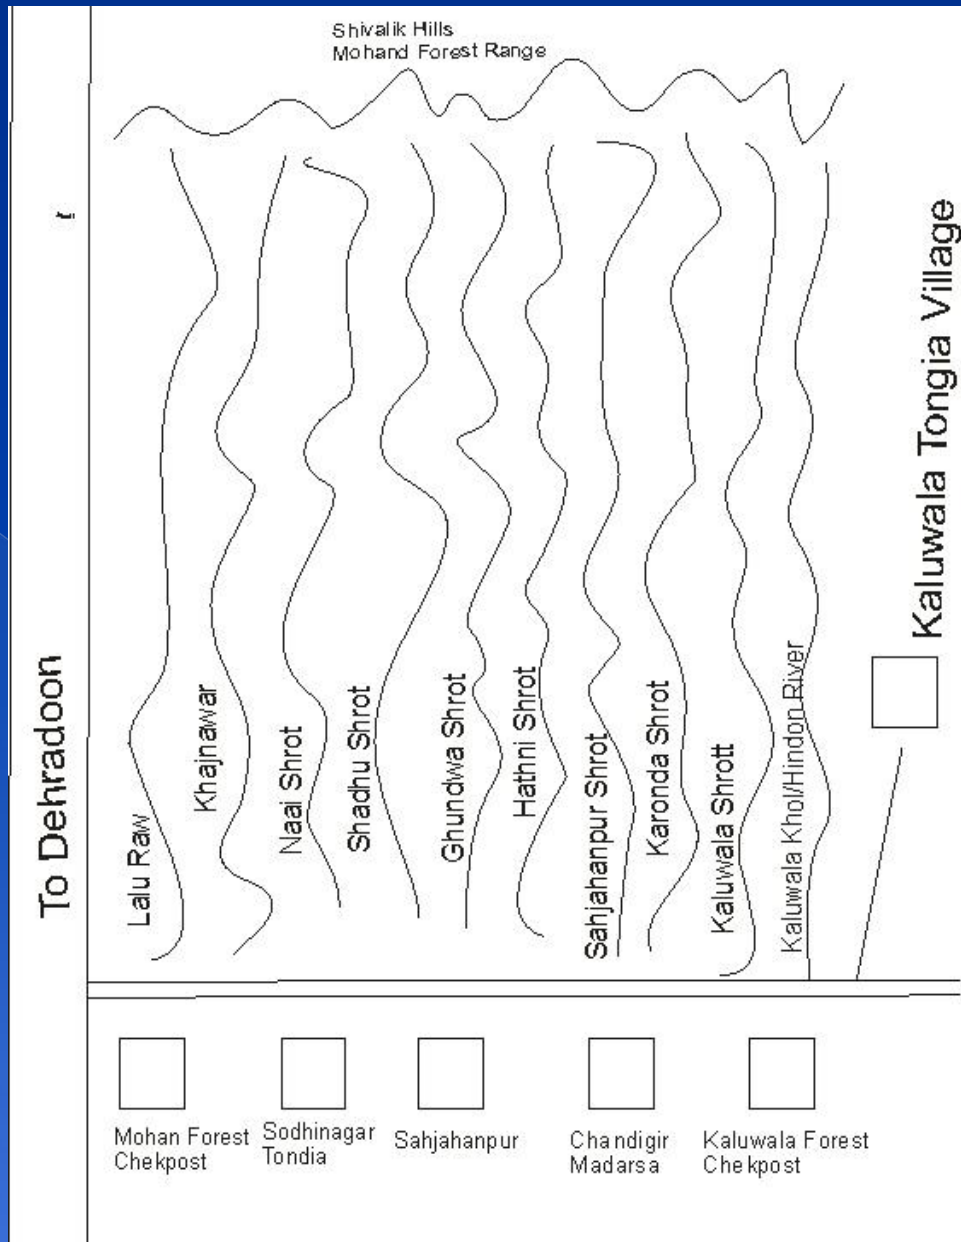

Hindon River

Meeting Hall
Commissioner Office, Meerut

30 July, 2022

Raman Kant
Founder
NEER Foundation

Hindon & Its Tributaries

S.no	River Name	Origination	Meet point	Length
1	Hindon River	Shivalik mountain range (Village Kaluwala Rai, Dist Saharanpur, U.P.)	Village Tilwada/Momthal, Dist Gautambudhnagar, U.P.	355
2	Krishni River	Darari village, Saharanpur district, U.P.	Village Barnawa, Baghpat dist, U.P.	153
3	Kali River west	Gangali village, dist Saharanpur, U.P.	Village Atali/Pithlokar, dist Muzafarnagar/Meerut, U.P.	145
4	Sheela River	Village Bhagwanpur, Dist Haridwar, U.K.	Village Matauli, Dist. Saharanpur, U.P.	61
5	Dhamola River	Sansarpur village, Saharanpur dist, U.P.	Village Sharakthal/Sadoli Hariya, dist. Saharanpur, U.P.	52
6	Pavdhoi River	Village Shanklapuri, dist Saharanpur, U.P.	Saharanpur city, U.P.	7
7	Naagdev Rau	Village Khothri, Shivalik mountain range, Saharanpur dist, U.P.	Village Ghorki, Saharanpur dist, U.P.	45
8	Chacha Rau	Village Kaluwala, Saharanpur dist, U.P.	Village Kamaalpur, Saharanpur dist, U.P.	18

HINDON RIVER MAP

SAHARANPUR DISTRICT

NOTE : MAP NOT TO SCALE

Created By : NEER FOUNDATION, MEERUT

Pur ka Tanda Village

Kamalpur Village

Gangali Village

Dhamola River

Sansarpur Village, Saharanpur

Sarakthal Village, Saharanpur

Krishni River

**Darari Village,
Saharanpur**

**Barnawa Village,
Baghpat**

Paondhoi River

Shaklapuri Mahadev Village

Saharanpur City

Andha Kundi River

Hindon River Issues

- Pollution,
- Encroachment
- Water Shortage

Parangpur Village, Saharanpur

Kali West River

Krishni River

Encroachment

Water Shortage